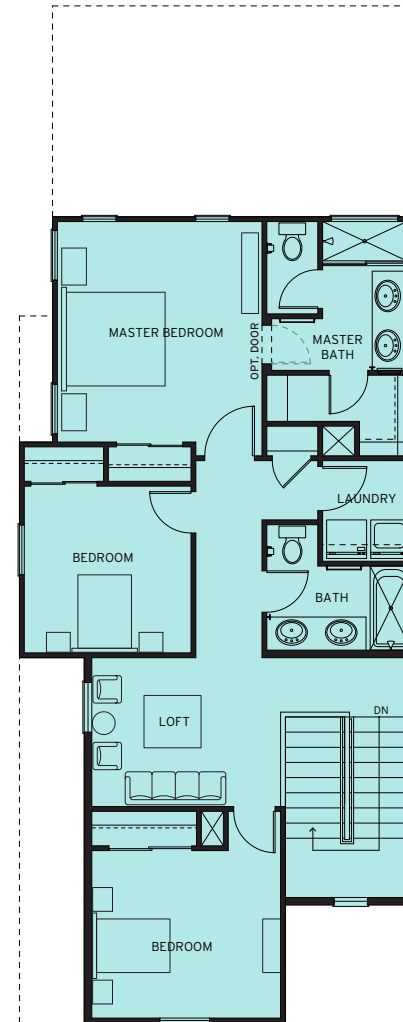

R PLAN 4

1,821 SF

3 - 4 BEDROOMS

3 BATHS

Kitchen Dining, Living, Loft, Den,
Courtyard, two-car garage.

Optional: Bed 4

MAIN FLOOR

UPPER FLOOR

RIVERCHASE

R PLAN 4

1,821 SF

3 - 4 BEDROOMS

3 BATHS

Residence Four is comprised of three or four bedrooms, plus three full bathrooms, across two levels. There's plenty of space to spread out with a flexible loft and den, which may be used as a fourth bedroom. The kitchen and dining room wrap around an outdoor courtyard. The two-car garage is perfect for vehicles, storage, or a workspace.